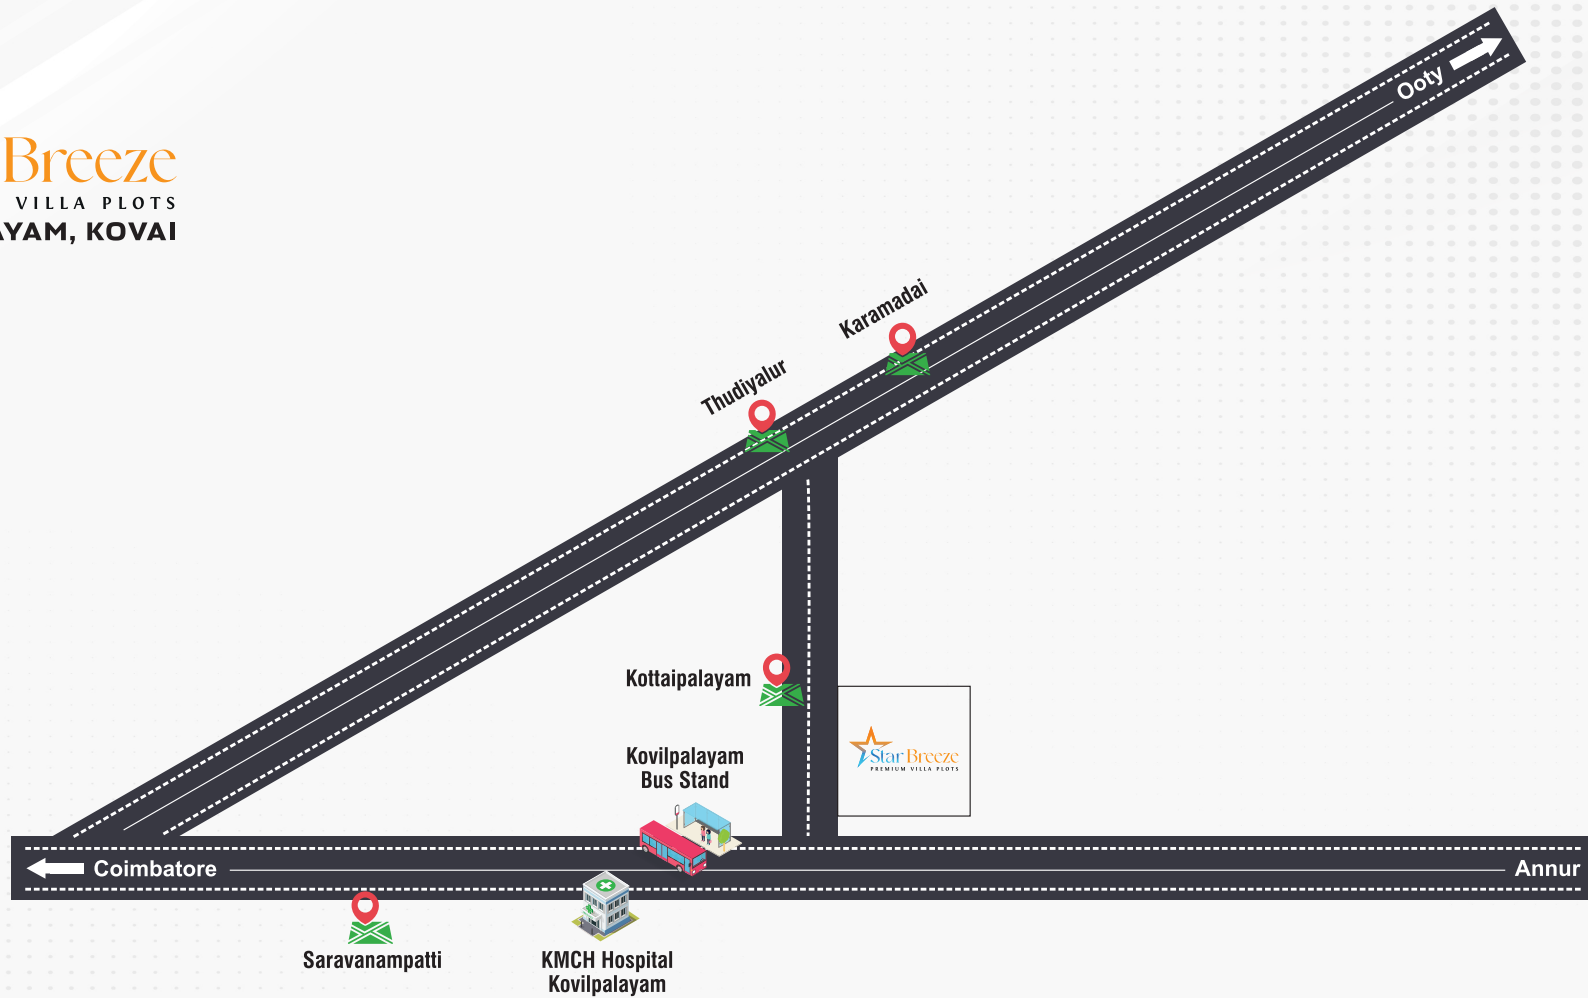

ROUTE MAP

VIP HOUSING & PROPERTIES

DOOR NO.28, NEW NO.45, RK CASTLE, 3RD FLOOR,
EAST SAMBANDHAM ROAD, RS PURAM, COIMBATORE - 641 002.

[vipcity](#) [vipcityofficial](#)

50000+
SATISFIED CUSTOMERS

8
BRANCHES

385+
SUCCESSFUL PROJECTS

Disclaimer :-

- Roads and OSR handed over to the local panchayat through gift deed.
- This brochure is illustrate and cannot be treated as legal document.