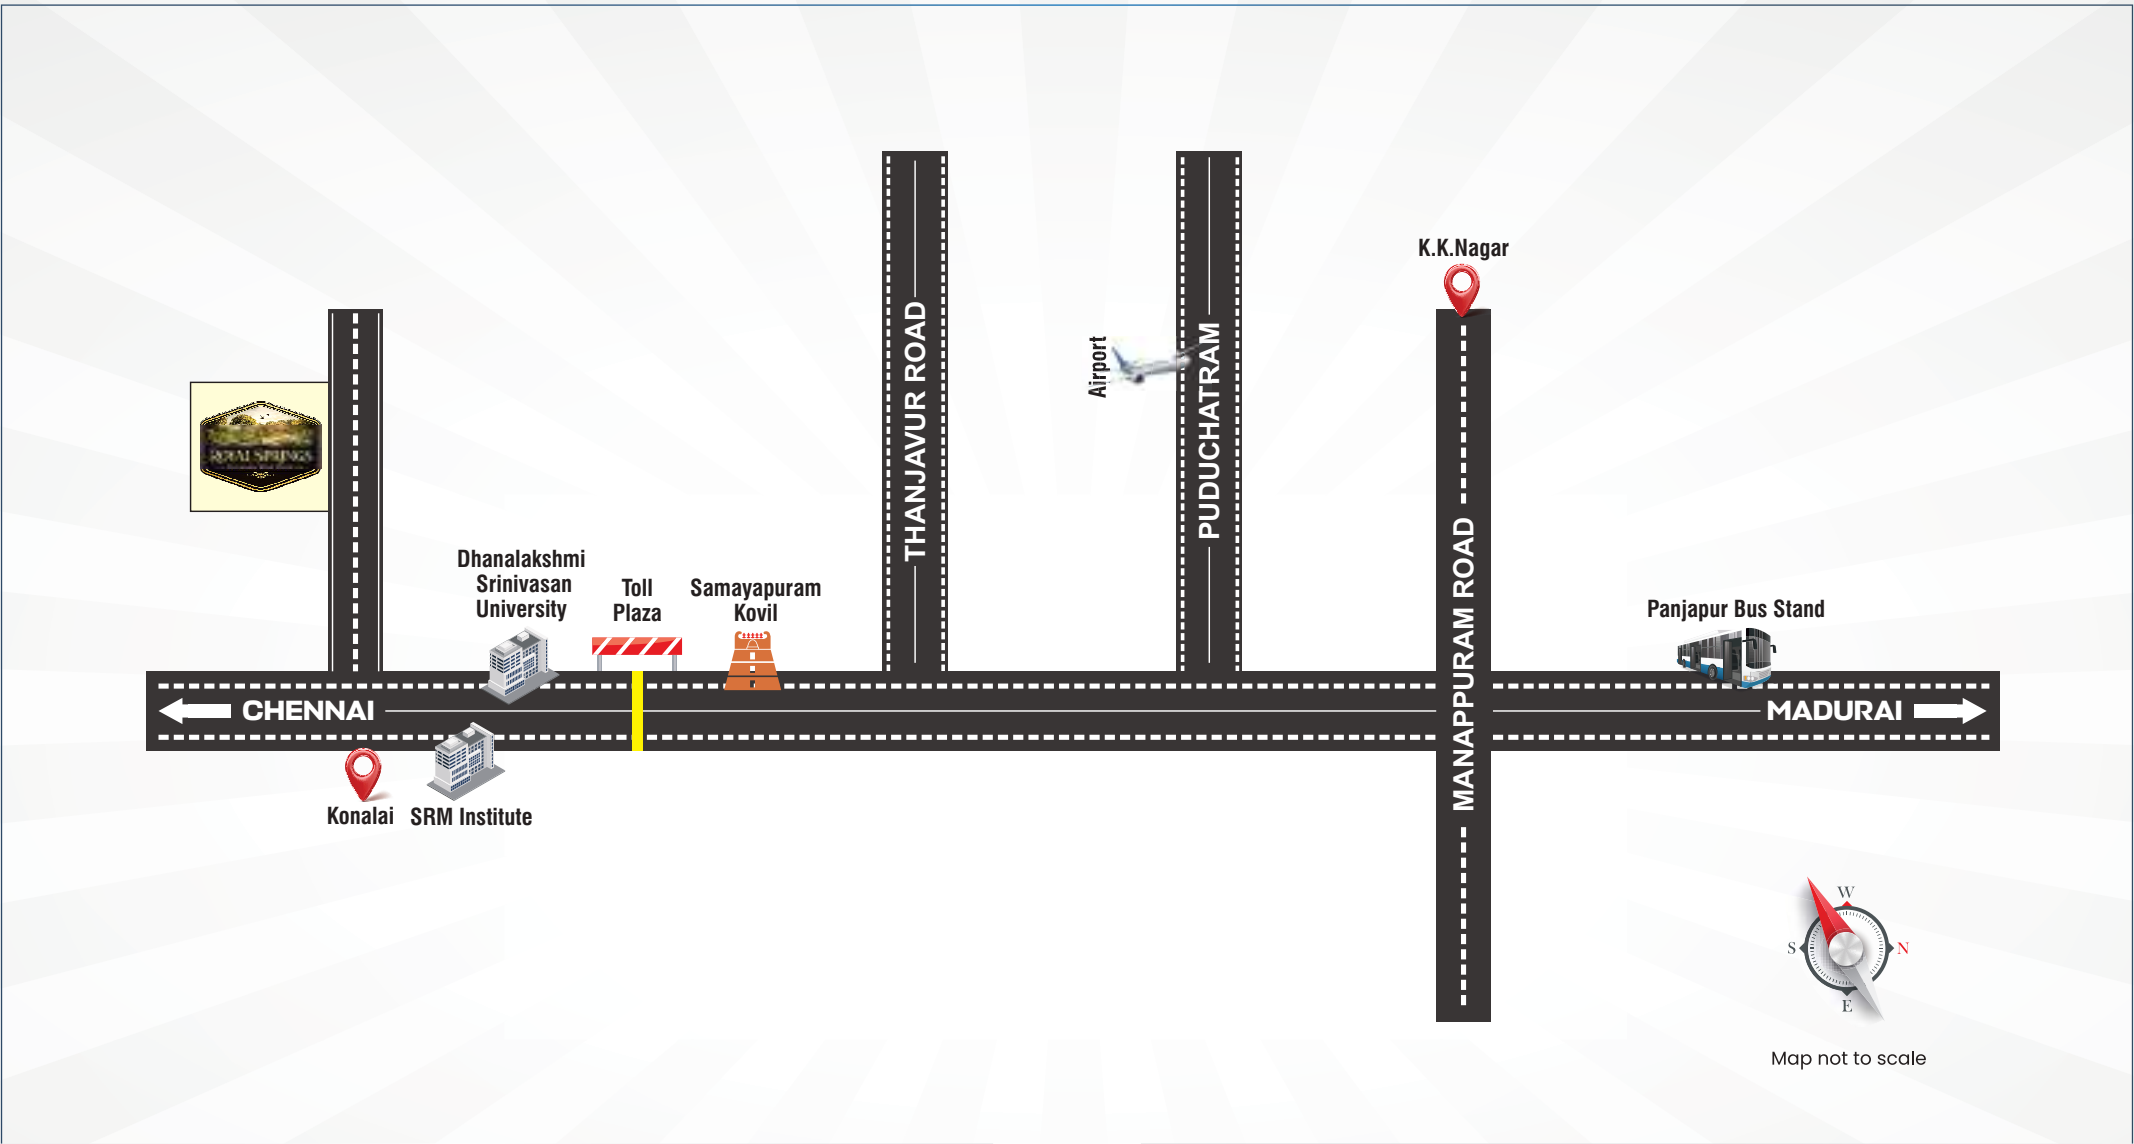

## BUS STOPS

- 11 Mins drive from Samayapuram Bus Stand
- 14 Mins drive from Palur Bus Stop
- 20 Mins drive from Mannachanallur Bus Stop
- 20 Mins drive from Srirangam New Bus Stand

## HOSPITALS

- 4 Mins drive from Chellams Golden hour hospital
- 11 Mins drive from Srinivasan Super Speciality Hospital
- 17 Mins drive from SM Speciality Hospital
- 25 Mins drive from Kauvery Hospital
- 25 Mins drive from Apollo Speciality Hospitals - Trichy

## RAILWAY STATIONS

- 23 Mins drive from Tiruchchirappalli Fort
- 28 Mins drive from Muttarasanallur Railway Station

## IMPORTANT PLACES

- 4 Mins drive from Chellams Golden hour hospital
- 11 Mins drive from Srinivasan Super Speciality Hospital
- 17 Mins drive from SM Speciality Hospital
- 25 Mins drive from Kauvery Hospital
- 25 Mins drive from Apollo Speciality Hospitals - Trichy